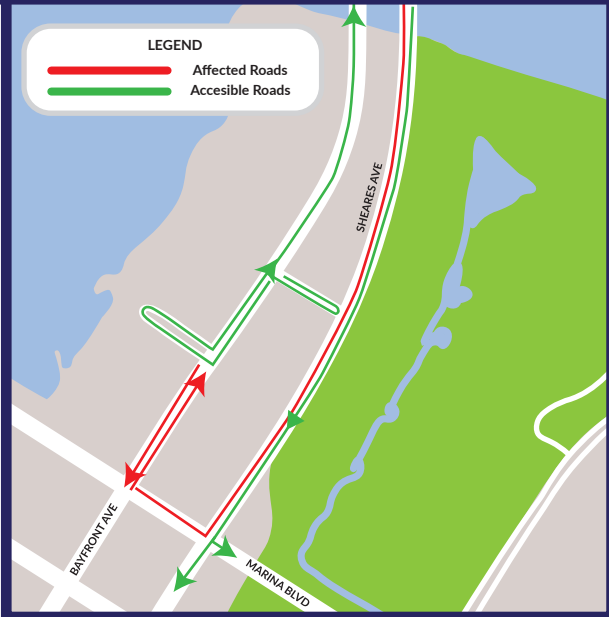

SUNDAY

20 AUGUST 2023

SUNDAY 20 AUGUST - ROAD CLOSURES

Road	Closed Lane / Carriage Way	Road Closure Time
Bayfront Ave - From Marina Blvd to Bayfront Link	Full Closure	03:00 – 19:00
Marina Boulevard – From Bayfront Ave to Sheares Ave	3 Lanes	03:00 – 19:00
Sheares Avenue / ECP - From Marina Blvd to MCE	Carriage Way	03:00 – 19:00
ECP Exits 14, 14A, 15	Full Closure	03:00 – 19:00
Rochor Road – From Sheares Ave to Beach Rd	Full Closure	03:00 – 19:00
Temasek Boulevard – From Suntec Car Park to Rochor Rd	Carriage Way	03:00 – 19:00
Beach Road – From Ophir Rd to Rochor Rd	2 Lanes	03:00 – 19:00
Ophir Road – From Beach Rd to ECP	Full Closure	03:00 – 19:00
Republic Boulevard – From Raffles Blvd to Ophir Rd	Carriage Way	03:00 – 15:00
Republic Avenue – From Republic Blvd to Crawford Str	Full Closure	03:00 – 15:00
Nicoll Highway – From Mountbatten Rd to Middle Rd	Carriage Way	03:00 – 15:00

ROAD CLOSURE MAP | 20 AUGUST 2023

1 Beach Road/Ophir Road/Temasek Blvd/Raffles Blvd 0300 - 1900

2 Bayfront Avenue/Sheares Avenue/Sheares Link/Marina Blvd 0300 - 1900

ECP(Changi) and Sheares Ave access from Ophir Rd will be closed during the road closure period.
 To ECP(Changi) : Use Kallang Rd or Nicoll Highway.
 To Gardens by the Bay: Motorist are advise to use Marina Blvd.
 To Marina Bay Sands: Motorist are advise to use Raffles Blvd.

TO SUNTEC CITY | 20 AUGUST 2023

Legend

Origin:

From East

ECP(City) > Sheares Ave > Central Blvd > Cross St > Robinson Rd > Collyer Quay > Esplanade Dr > Raffles Blvd > Temasek Blvd

From West

AYE(City) > MCE(KPE) > Central Blvd > Cross St > Robinson Rd > Collyer Quay > Esplanade Dr > Raffles Blvd > Temasek Blvd