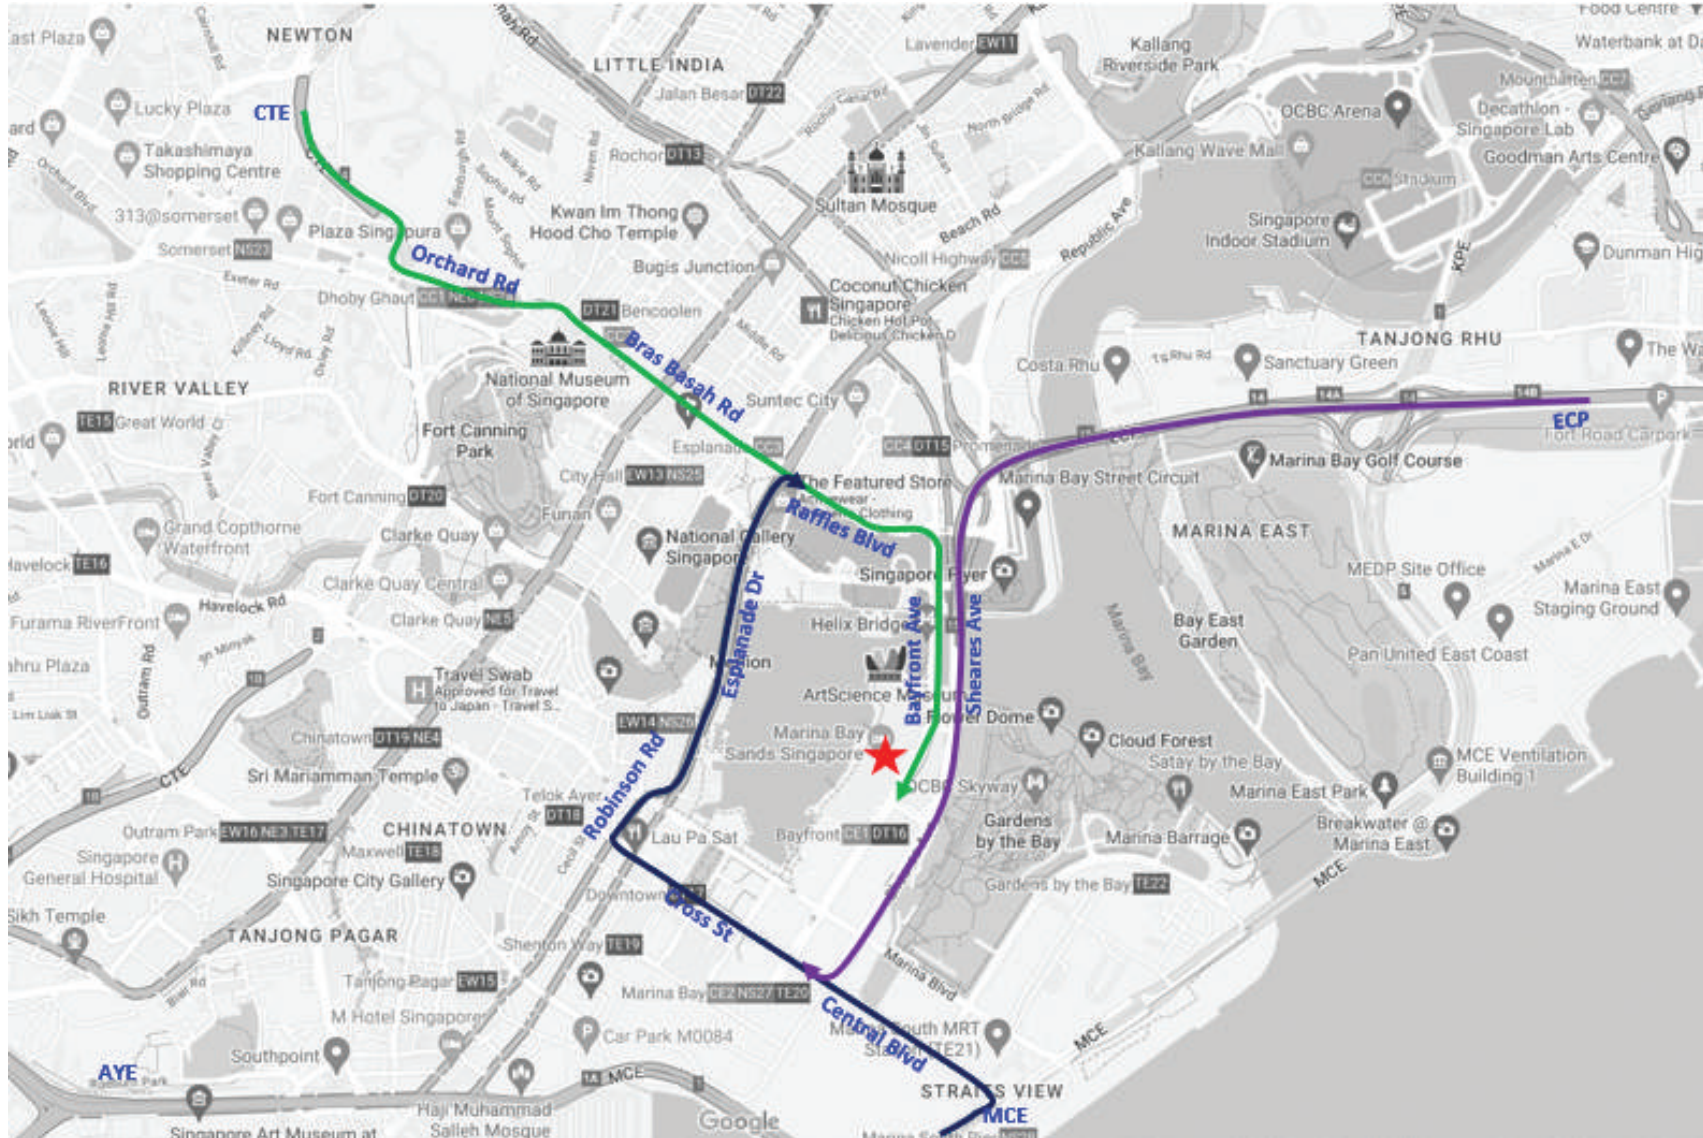

ROAD CLOSURE & KEY INFORMATION

19-20 AUGUST 2023

BAYFRONT EVENT SPACE

SATURDAY

19 AUGUST 2023

SATURDAY 19 AUGUST - ROAD CLOSURES

Road	Closed Lane / Carriage Way	Road Closure Time
Bayfront Ave - From Marina Blvd to Bayfront Link	Full Closure	12:00 – 21:00
Marina Boulevard – From Bayfront Ave to Sheares Ave	3 Lanes	12:00 – 19:00
Sheares Avenue / ECP - From Marina Blvd to MCE	Carriage Way	12:00 – 19:00
ECP Exits 14, 14A, 15	Full Closure	12:00 – 19:00
Rochor Road – From Sheares Ave to Beach Rd	Full Closure	12:00 – 19:00
Temasek Boulevard – From Suntec Car Park to Rochor Rd	Carriage Way	12:00 – 19:00
Beach Road – From Ophir Rd to Rochor Rd	2 Lanes	12:00 – 19:00
Ophir Road – From Beach Rd to ECP	Full Closure	12:00 – 19:00
Sheares Avenue - From Sheares Link to Marina Blvd	Full Closure	19:00 - 21:00
Marina Boulevard - From Bayfront Avenue to Bayfront Plaza Carpark	3 Left Lanes	19:00 - 21:00

TO SUNTEC CITY | 19 AUGUST 2023

Legend

★ Suntec City

Origin:

From East

ECP(City) > Fort Rd >
Mountbatten Rd > Nicoll Highway >
Raffles Blvd > Temasek Blvd

From West

AYE(City) > MCE(KPE) > Central
Blvd > Cross St > Robinson Rd >
Collyer Quay > Esplanade Dr >
Raffles Blvd > Temasek Blvd

From North

CTE(AYE) > Orchard Rd >
Bras Basah Rd > Raffles Blvd >
Temasek Blvd

TO MARINA BAY SANDS | 19 AUGUST 2023

Legend

★ Marina Bay Sands

Origin:

From East

ECP(City) > Sheares Ave >
Central Blvd > Cross St >
Robinson Rd > Collyer Quay >
Esplanade Dr > Raffles Blvd >
Temasek Ave > Bayfront Ave