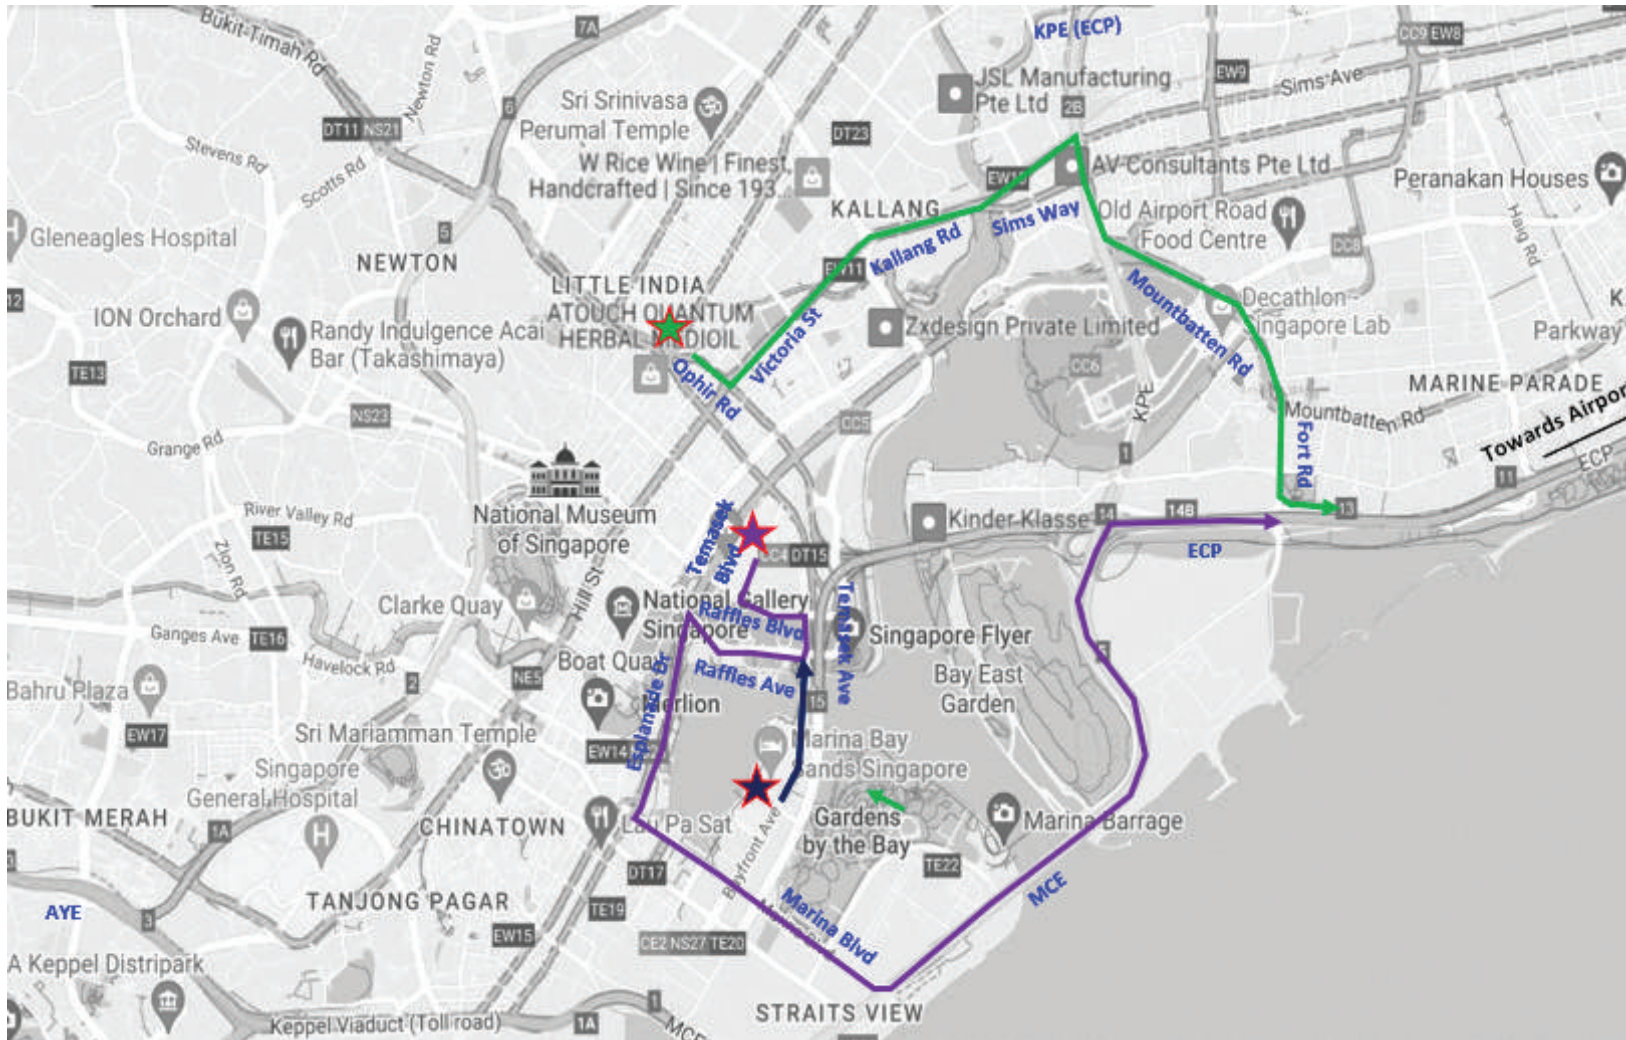

SUNDAY

20 AUGUST 2023

SUNDAY 20 AUGUST - ROAD CLOSURES

Road	Closed Lane / Carriage Way	Road Closure Time
Bayfront Ave - From Marina Blvd to Bayfront Link	Full Closure	03:00 – 19:00
Marina Boulevard – From Bayfront Ave to Sheares Ave	3 Lanes	03:00 – 19:00
Sheares Avenue / ECP - From Marina Blvd to MCE	Carriage Way	03:00 – 19:00
ECP Exits 14, 14A, 15	Full Closure	03:00 – 19:00
Rochor Road – From Sheares Ave to Beach Rd	Full Closure	03:00 – 19:00
Temasek Boulevard – From Suntec Car Park to Rochor Rd	Carriage Way	03:00 – 19:00
Beach Road – From Ophir Rd to Rochor Rd	2 Lanes	03:00 – 19:00
Ophir Road – From Beach Rd to ECP	Full Closure	03:00 – 19:00
Republic Boulevard – From Raffles Blvd to Ophir Rd	Carriage Way	03:00 – 15:00
Republic Avenue – From Republic Blvd to Crawford Str	Full Closure	03:00 – 15:00
Nicoll Highway – From Mountbatten Rd to Middle Rd	Carriage Way	03:00 – 15:00

From North

CTE(AYE) > Orchard Rd > Bras Basah Rd > Raffles Blvd > Temasek Blvd

TO MARINA BAY SANDS | 20 AUGUST 2023

Legend

★ Marina Bay Sands

Origin:

- █ **From East**
ECP(City) > Sheares Ave > Central Blvd > Cross St > Robinson Rd > Collyer Quay > Esplanade Dr > Raffles Blvd > Temasek Ave > Bayfront Ave
- █ **From West**
AYE(City) > MCE(KPE) > Central Blvd > Cross St > Robinson Rd > Collyer Quay > Esplanade Dr > Raffles Blvd > Temasek Ave > Bayfront Ave
- █ **From North**
CTE(AYE) > Orchard Rd > Bras Basah Rd > Raffles Blvd > Temasek Ave > Bayfront Ave

TO CHANGI AIRPORT | 20 AUGUST 2023

Legend

Origin:

From Suntec City

Temasek Blvd > Raffles Blvd > Temasek Ave > Raffles Ave > Esplanade Dr > Collyer Quay > Marina Blvd > MCE(KPE) > ECP(Changi)

From Marina Bay Sands