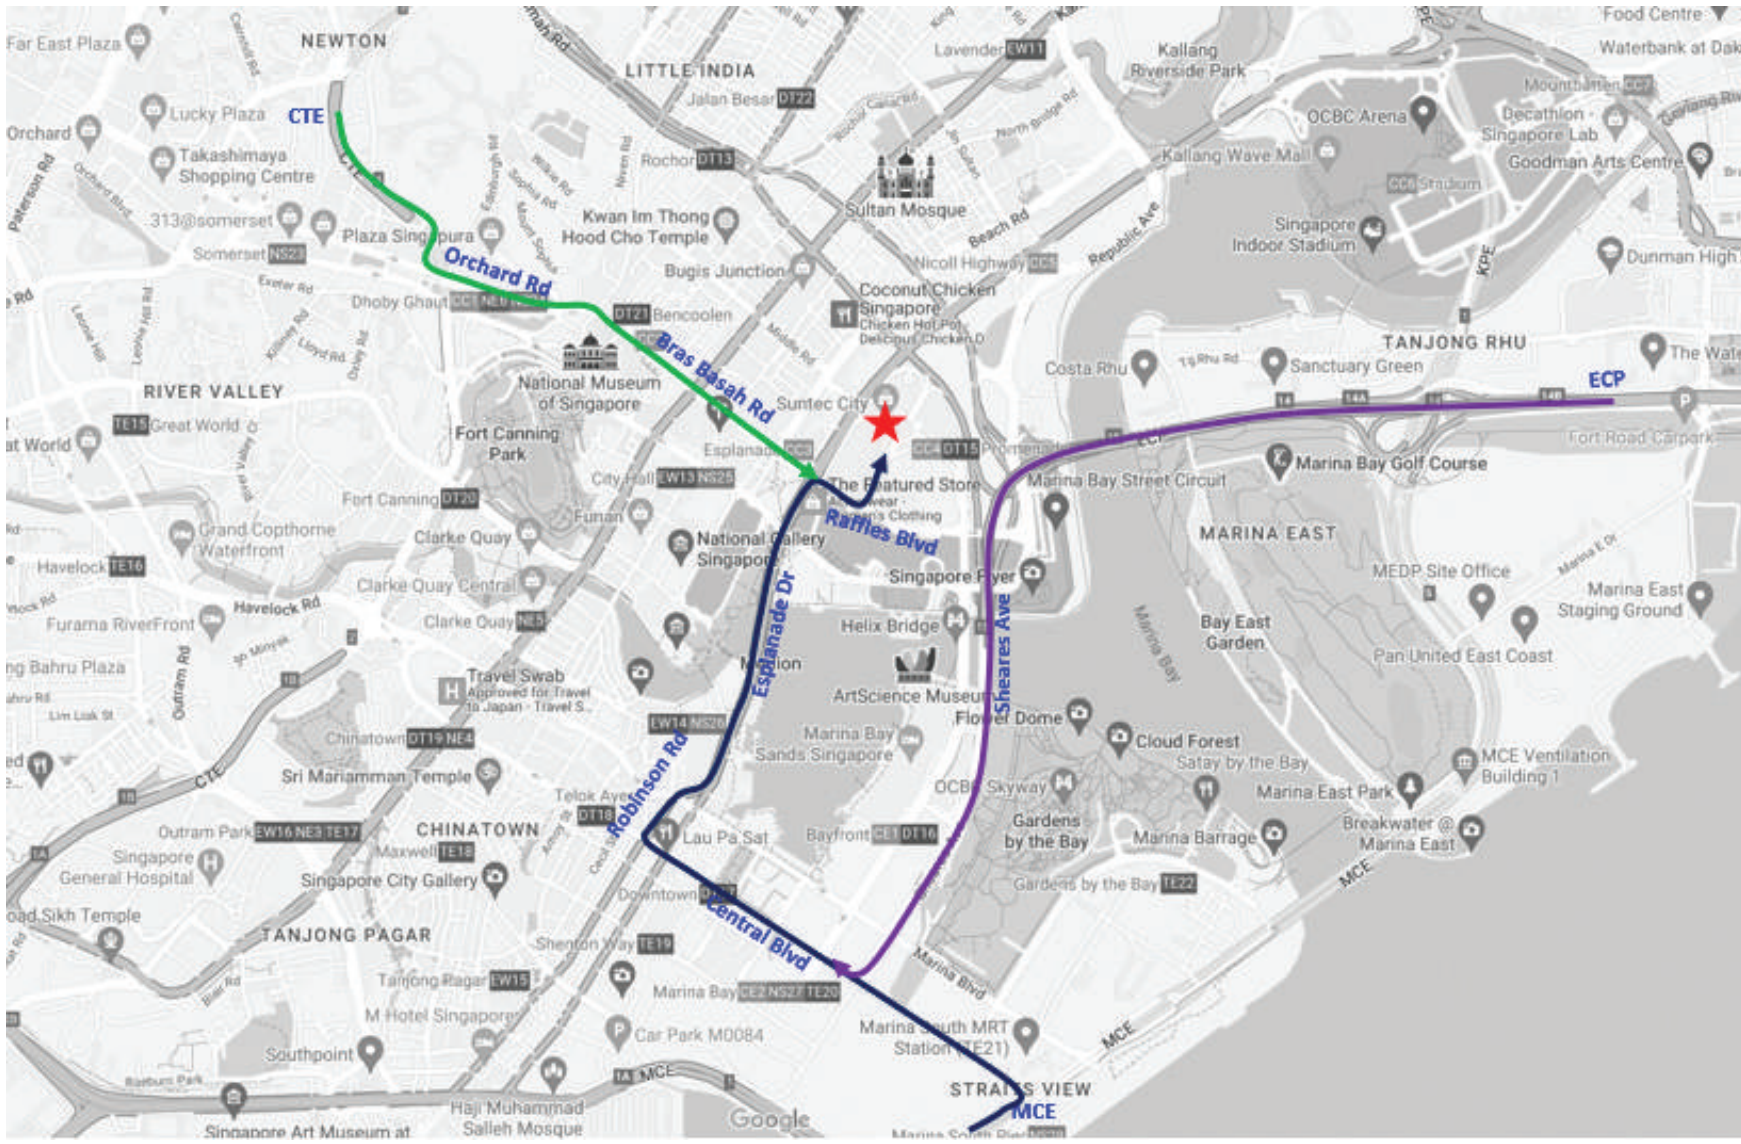

TO SUNTEC CITY | 20 AUGUST 2023

Legend

Origin:

From East

ECP(City) > Sheares Ave > Central Blvd > Cross St > Robinson Rd > Collyer Quay > Esplanade Dr > Raffles Blvd > Temasek Blvd

From West

AYE(City) > MCE(KPE) > Central Blvd > Cross St > Robinson Rd > Collyer Quay > Esplanade Dr > Raffles Blvd > Temasek Blvd

From North

CTE(AYE) > Orchard Rd > Bras Basah Rd > Raffles Blvd > Temasek Blvd