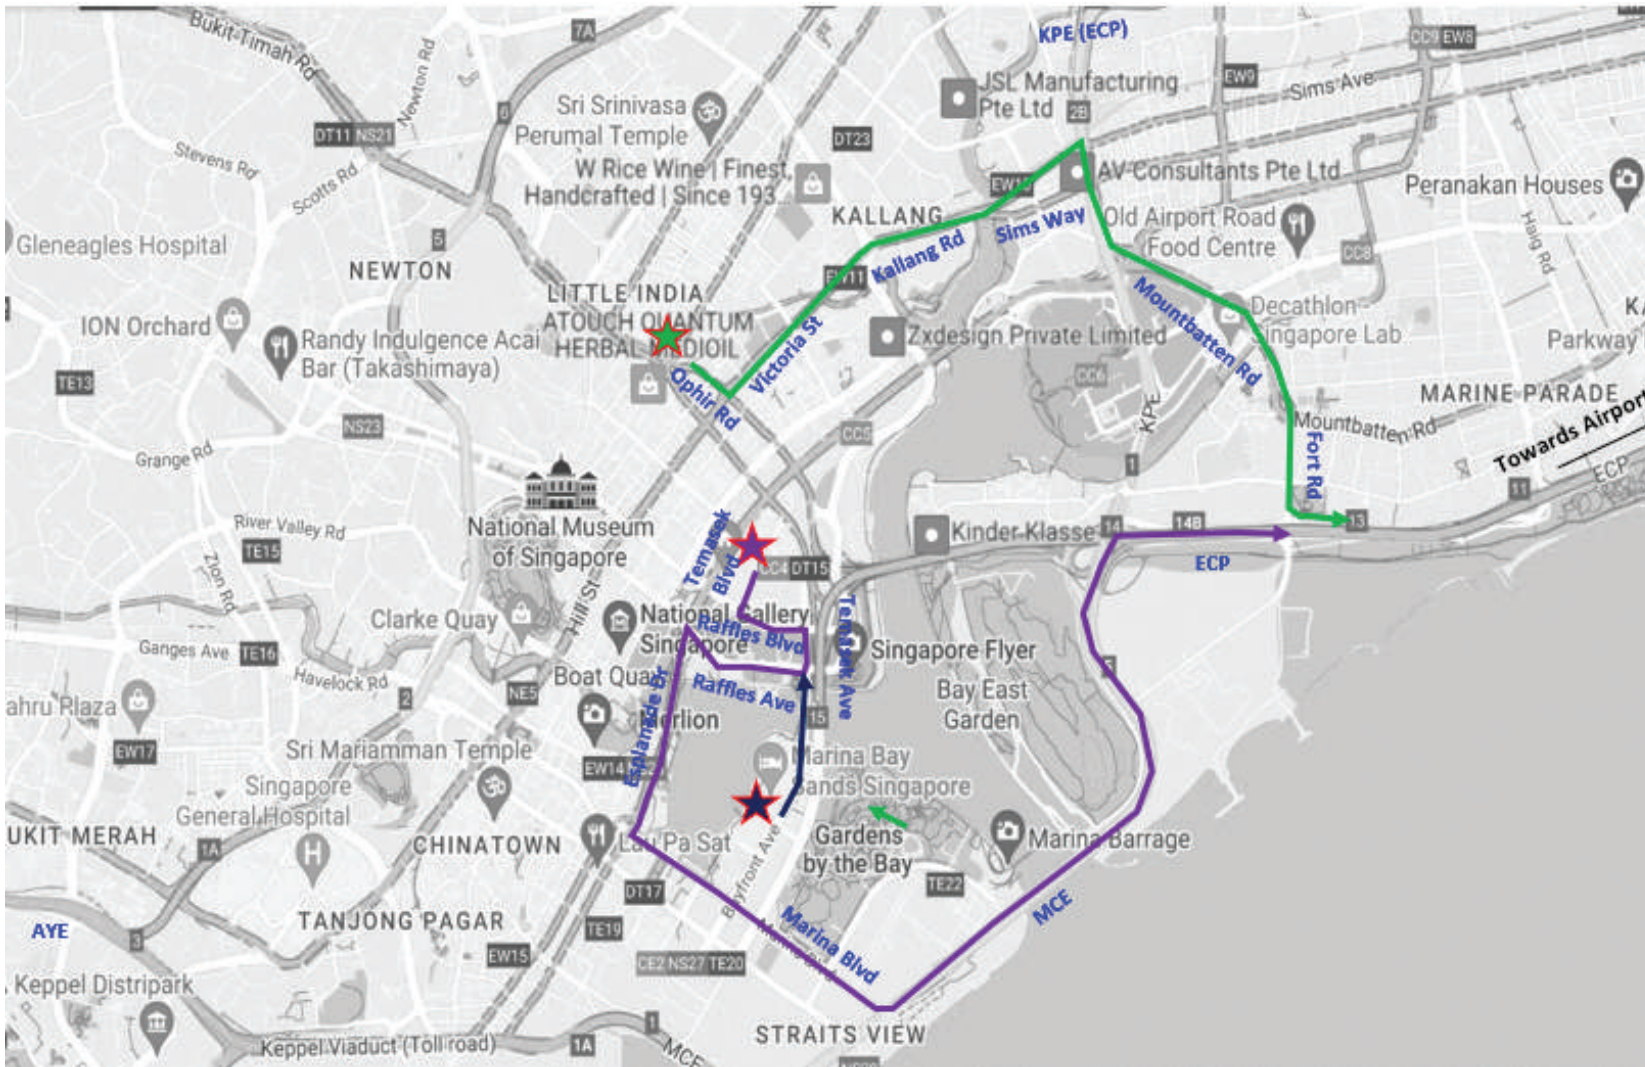

From North

CTE(AYE) > Orchard Rd >
Bras Basah Rd > Raffles Blvd >
Temasek Blvd

TO MARINA BAY SANDS | 19 AUGUST 2023

Legend

★ Marina Bay Sands

Origin:

From East

ECP(City) > Sheares Ave >
Central Blvd > Cross St >
Robinson Rd > Collyer Quay >
Esplanade Dr > Raffles Blvd >
Temasek Ave > Bayfront Ave

From West

AYE(City) > MCE(KPE) >
Central Blvd > Cross St >
Robinson Rd > Collyer Quay >
Esplanade Dr > Raffles Blvd >
Temasek Ave > Bayfront Ave

From North

CTE(AYE) > Orchard Rd > Bras Basah
Rd > Raffles Blvd > Temasek Ave >
Bayfront Ave

TO CHANGI AIRPORT | 19 AUGUST 2023

Legend

Origin:

- From Suntec City**
Temasek Blvd > Raffles Blvd > Temasek Ave > Raffles Ave > Esplanade Dr > Collyer Quay > Marina Blvd > MCE(KPE) > ECP(Changi)
- From Marina Bay Sands**
Bayfront Ave > Raffles Ave > Esplanade Dr > Collyer Quay > Marina Blvd > MCE(KPE) > ECP(Changi)
- From Ophir Road**
Ophir Rd > Victoria St > Kallang Rd > Sims Way > Mountbatten Rd > Fort Rd > ECP(Changi)

SUNDAY

20 AUGUST 2023

SUNDAY 20 AUGUST - ROAD CLOSURES

Road	Closed Lane / Carriage Way	Road Closure Time
Bayfront Ave - From Marina Blvd to Bayfront Link	Full Closure	03:00 – 19:00
Marina Boulevard – From Bayfront Ave to Sheares Ave	3 Lanes	03:00 – 19:00
Sheares Avenue / ECP - From Marina Blvd to MCE	Carriage Way	03:00 – 19:00
ECP Exits 14, 14A, 15	Full Closure	03:00 – 19:00
Rochor Road – From Sheares Ave to Beach Rd	Full Closure	03:00 – 19:00
Temasek Boulevard – From Suntec Car Park to Rochor Rd	Carriage Way	03:00 – 19:00
Beach Road – From Ophir Rd to Rochor Rd	2 Lanes	03:00 – 19:00
Ophir Road – From Beach Rd to ECP	Full Closure	03:00 – 19:00
Republic Boulevard – From Raffles Blvd to Ophir Rd	Carriage Way	03:00 – 15:00
Republic Avenue – From Republic Blvd to Crawford Str	Full Closure	03:00 – 15:00
Nicoll Highway – From Mountbatten Rd to Middle Rd	Carriage Way	03:00 – 15:00