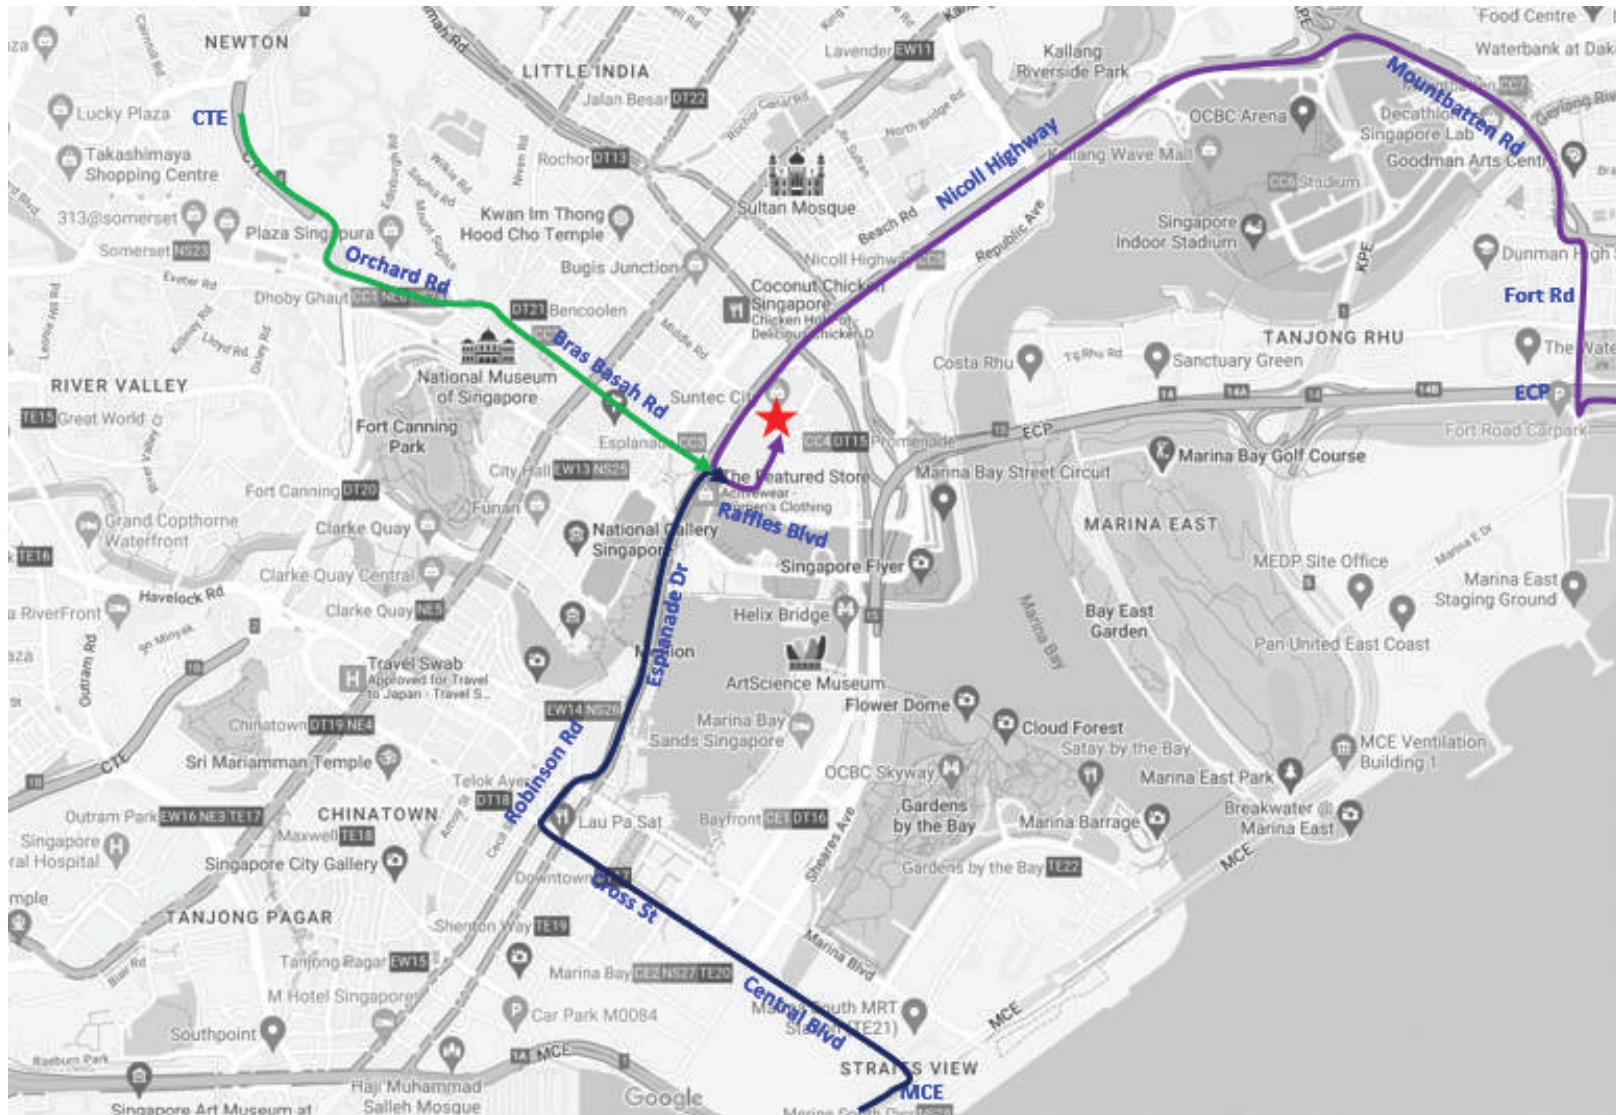

ROAD CLOSURE & KEY INFORMATION

19-20 AUGUST 2023

BAYFRONT EVENT SPACE

SATURDAY

19 AUGUST 2023

SATURDAY 19 AUGUST - ROAD CLOSURES

Road	Closed Lane / Carriage Way	Road Closure Time
Bayfront Ave - From Marina Blvd to Bayfront Link	Full Closure	12:00 – 21:00
Marina Boulevard – From Bayfront Ave to Sheares Ave	3 Lanes	12:00 – 19:00
Sheares Avenue / ECP - From Marina Blvd to MCE	Carriage Way	12:00 – 19:00
ECP Exits 14, 14A, 15	Full Closure	12:00 – 19:00
Rochor Road – From Sheares Ave to Beach Rd	Full Closure	12:00 – 19:00
Temasek Boulevard – From Suntec Car Park to Rochor Rd	Carriage Way	12:00 – 19:00
Beach Road – From Ophir Rd to Rochor Rd	2 Lanes	12:00 – 19:00
Ophir Road – From Beach Rd to ECP	Full Closure	12:00 – 19:00
Sheares Avenue - From Sheares Link to Marina Blvd	Full Closure	19:00 - 21:00
Marina Boulevard - From Bayfront Avenue to Bayfront Plaza Carpark	3 Left Lanes	19:00 - 21:00

ROAD CLOSURE MAP | 19 AUGUST 2023

1 Beach Road/Ophir Road/Temasek Blvd/Raffles Blvd 1200 - 1900

2 Bayfront Avenue/Sheares Avenue/Sheares Link/Marina Blvd 1200 - 1900

LEGEND

— Affected Road

ECP(Changi) and Sheares Ave access from Ophir Rd will be closed during the road closure period.
 To ECP(Changi) : Use Kallang Rd or Nicoll Highway.
 To Gardens by the Bay: Motorist are advise to use Marina Blvd.
 To Marina Bay Sands: Motorist are advise to use Raffles Blvd.

TO SUNTEC CITY | 19 AUGUST 2023

Legend

★ Suntec City

Origin:

From East

ECP(City) > Fort Rd >
Mountbatten Rd > Nicoll Highway >
Raffles Blvd > Temasek Blvd

From West

AYE(City) > MCE(KPE) > Central
Blvd > Cross St > Robinson Rd >
Collyer Quay > Esplanade Dr >
Raffles Blvd > Temasek Blvd

From North

CTE(AYE) > Orchard Rd >
Bras Basah Rd > Raffles Blvd >
Temasek Blvd

TO MARINA BAY SANDS | 19 AUGUST 2023

Legend

★ Marina Bay Sands

Origin:

From East

ECP(City) > Sheares Ave >
Central Blvd > Cross St >
Robinson Rd > Collyer Quay >
Esplanade Dr > Raffles Blvd >
Temasek Ave > Bayfront Ave