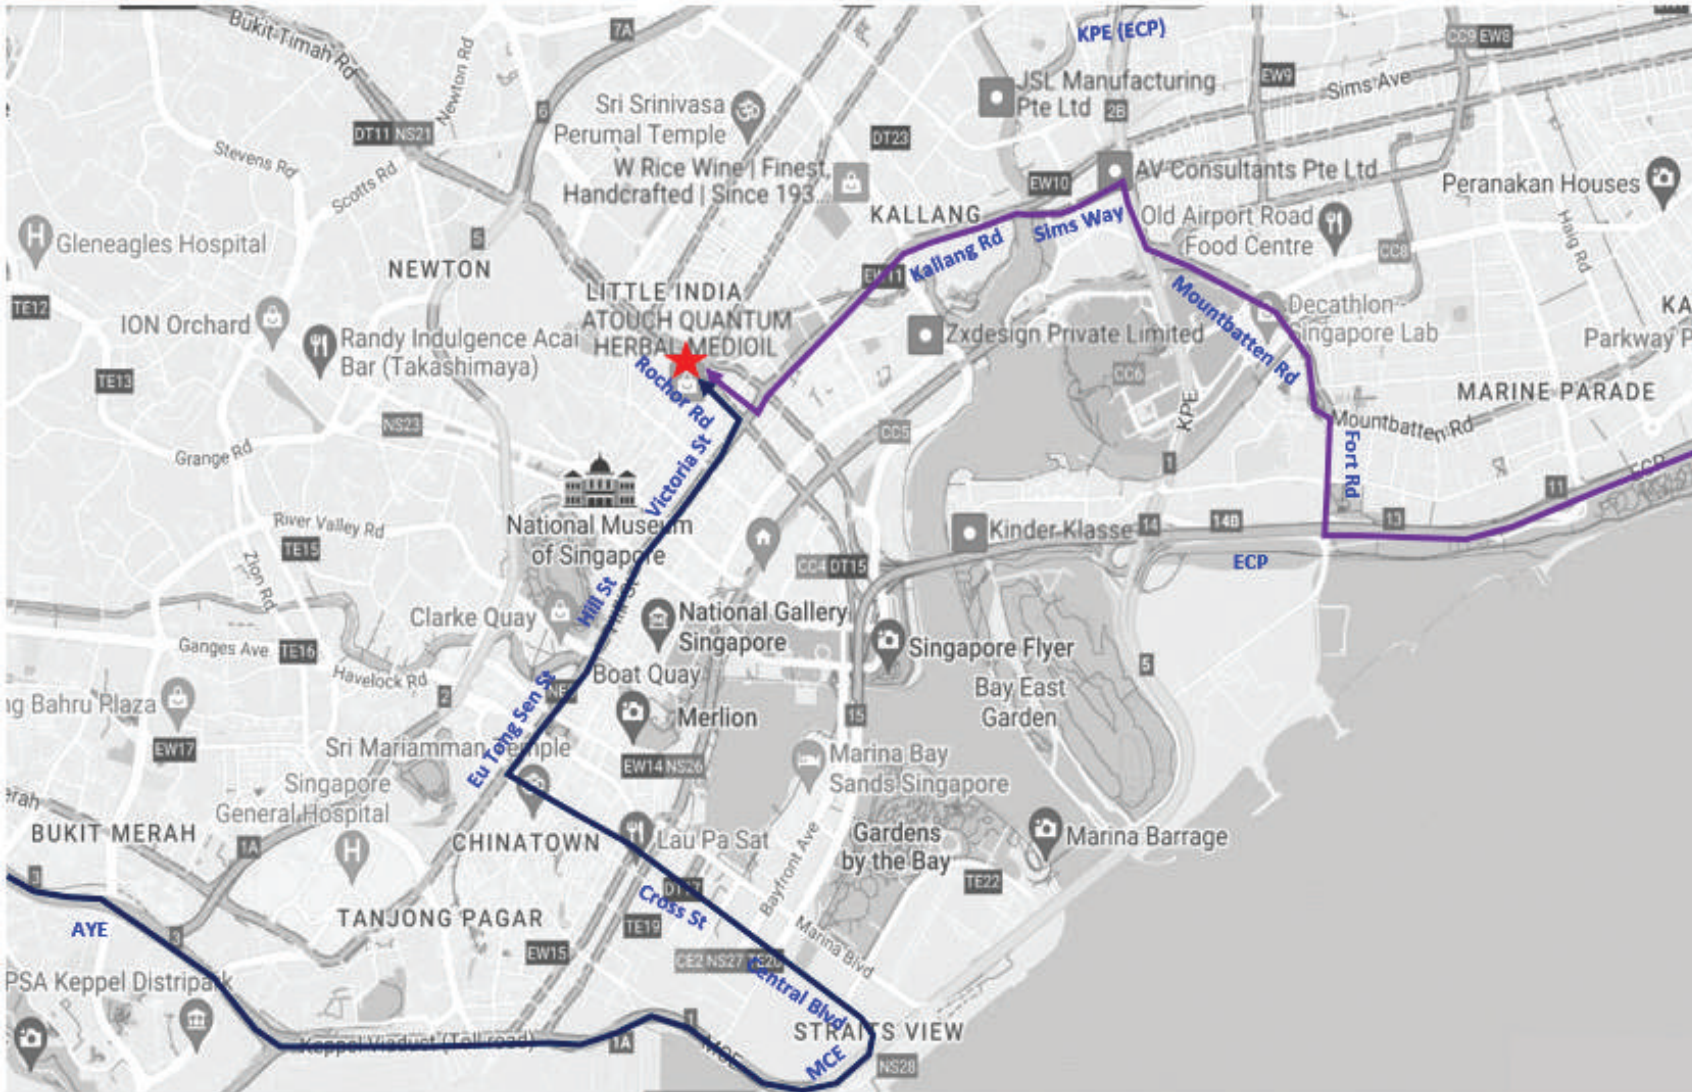

TO ROCHOR ROAD | 20 AUGUST 2023

Legend

★ Rochor Road

Origin:

From East

ECP(Changi) > Fort Rd > Mountbatten Rd > Sims Way > Kallang Rd > Victoria St > Rochor Rd

From West

AYE(City) > MCE(KPE) > Central Blvd > Cross St > Eu Tong Sen St > Hill St > Victoria St > Rochor Rd