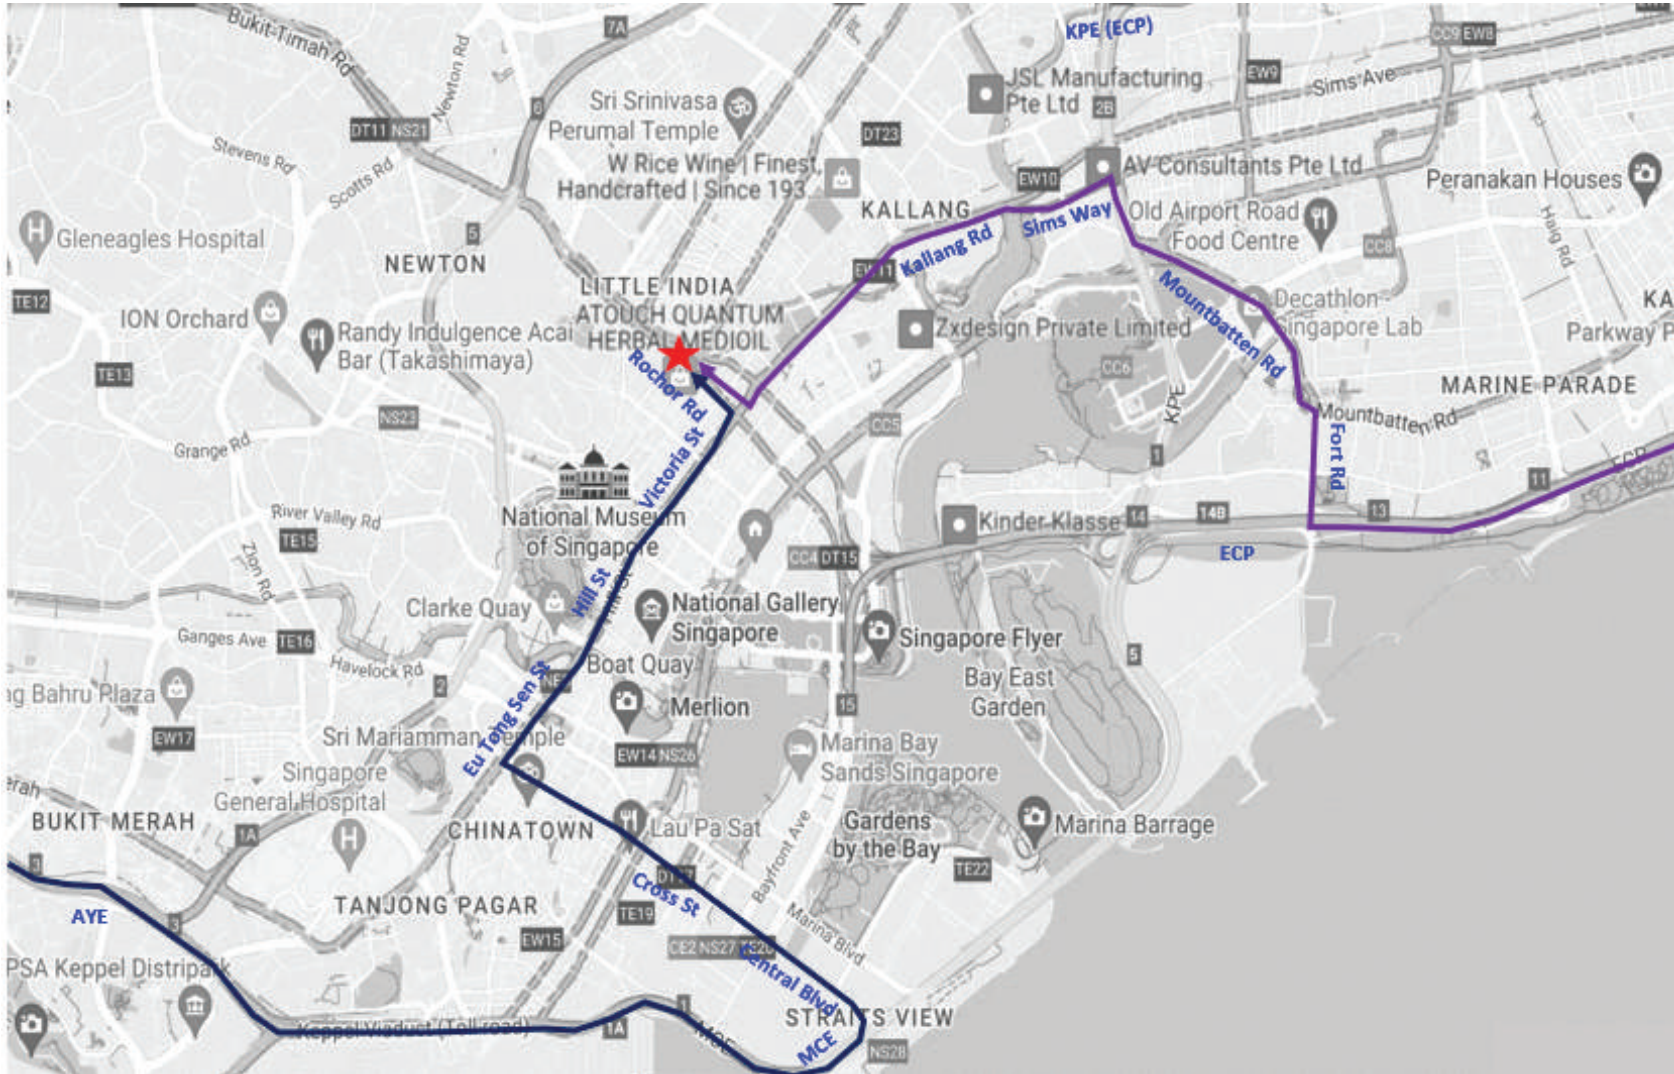

TO ROCHOR ROAD | 19 AUGUST 2023

Legend

★ Rochor Road

Origin:

From East

ECP(Changi) > Fort Rd > Mountbatten Rd > Sims Way > Kallang Rd > Victoria St > Rochor Rd

From West

AYE(City) > MCE(KPE) > Central Blvd > Cross St > Eu Tong Sen St > Hill St > Victoria St > Rochor Rd