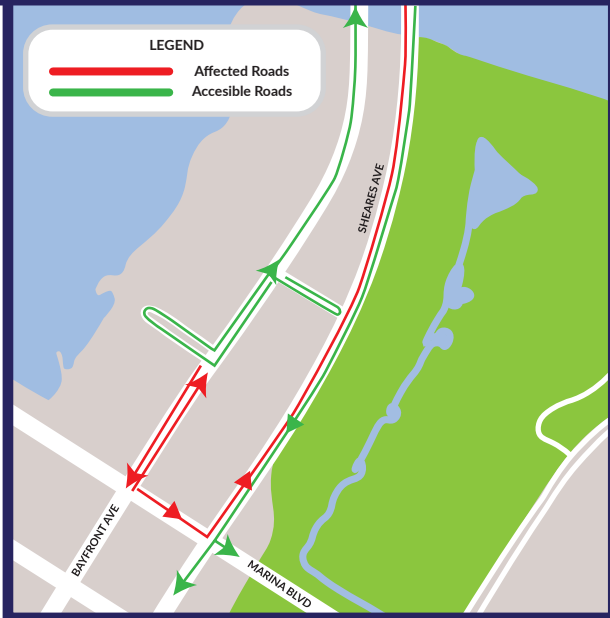

ROAD CLOSURE & KEY INFORMATION

19-20 AUGUST 2023

BAYFRONT EVENT SPACE

SATURDAY

19 AUGUST 2023

SATURDAY 19 AUGUST - ROAD CLOSURES

Road	Closed Lane / Carriage Way	Road Closure Time
Bayfront Ave - From Marina Blvd to Bayfront Link	Full Closure	12:00 – 21:00
Marina Boulevard – From Bayfront Ave to Sheares Ave	3 Lanes	12:00 – 19:00
Sheares Avenue / ECP - From Marina Blvd to MCE	Carriage Way	12:00 – 19:00
ECP Exits 14, 14A, 15	Full Closure	12:00 – 19:00
Rochor Road – From Sheares Ave to Beach Rd	Full Closure	12:00 – 19:00
Temasek Boulevard – From Suntec Car Park to Rochor Rd	Carriage Way	12:00 – 19:00
Beach Road – From Ophir Rd to Rochor Rd	2 Lanes	12:00 – 19:00
Ophir Road – From Beach Rd to ECP	Full Closure	12:00 – 19:00
Sheares Avenue - From Sheares Link to Marina Blvd	Full Closure	19:00 - 21:00
Marina Boulevard - From Bayfront Avenue to Bayfront Plaza Carpark	3 Left Lanes	19:00 - 21:00

ROAD CLOSURE MAP | 19 AUGUST 2023

1 Beach Road/Ophir Road/Temasek Blvd/Raffles Blvd 1200 - 1900

2 Bayfront Avenue/Sheares Avenue/Sheares Link/Marina Blvd 1200 - 1900

LEGEND

— Affected Road

ECP(Changi) and Sheares Ave access from Ophir Rd will be closed during the road closure period.
 To ECP(Changi) : Use Kallang Rd or Nicoll Highway.
 To Gardens by the Bay: Motorist are advise to use Marina Blvd.
 To Marina Bay Sands: Motorist are advise to use Raffles Blvd.

TO SUNTEC CITY | 19 AUGUST 2023

Legend

★ Suntec City

Origin:

From East

ECP(City) > Fort Rd >
Mountbatten Rd > Nicoll Highway >
Raffles Blvd > Temasek Blvd

From West

AYE(City) > MCE(KPE) > Central
Blvd > Cross St > Robinson Rd >
Collyer Quay > Esplanade Dr >
Raffles Blvd > Temasek Blvd

From North

CTE(AYE) > Orchard Rd >
Bras Basah Rd > Raffles Blvd >
Temasek Blvd

TO MARINA BAY SANDS | 19 AUGUST 2023

Legend

★ Marina Bay Sands

Origin:

From East

ECP(City) > Sheares Ave >
Central Blvd > Cross St >
Robinson Rd > Collyer Quay >
Esplanade Dr > Raffles Blvd >
Temasek Ave > Bayfront Ave