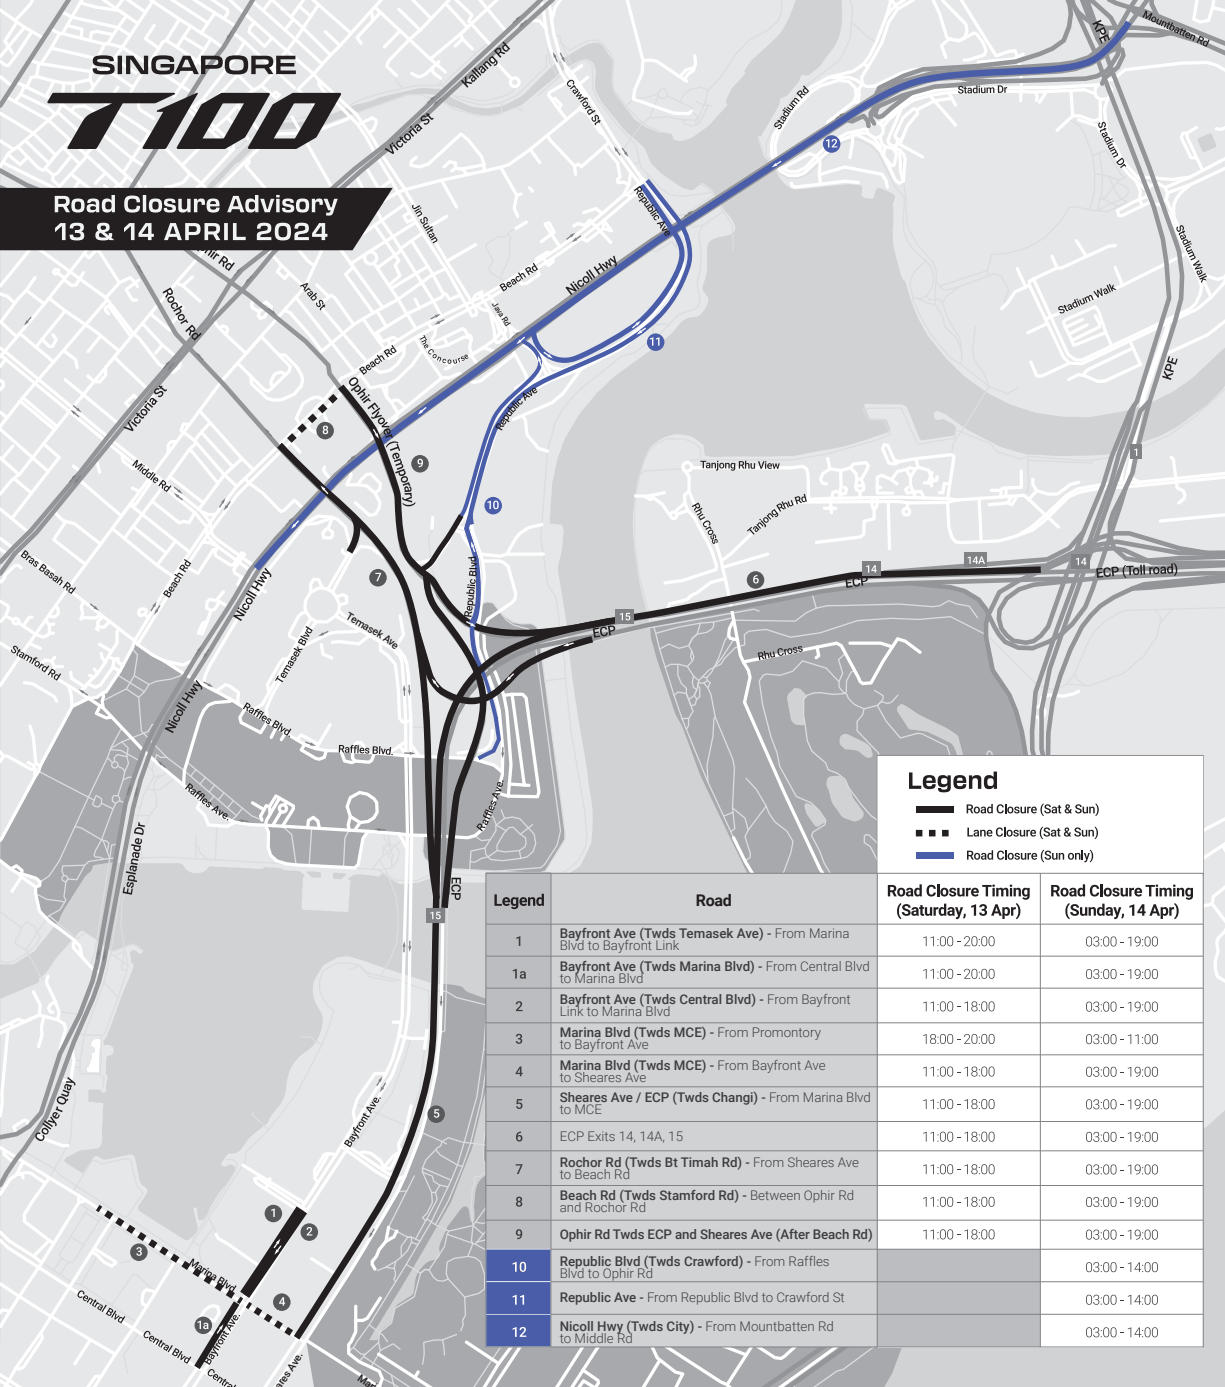

SINGAPORE T100

Road Closure Advisory 13 & 14 APRIL 2024

Legend

- Road Closure (Sat & Sun)
- Lane Closure (Sat & Sun)
- Road Closure (Sun only)

Legend	Road	Road Closure Timing (Saturday, 13 Apr)	Road Closure Timing (Sunday, 14 Apr)
1	Bayfront Ave (Twds Temasek Ave) - From Marina Blvd to Bayfront Link	11:00 - 20:00	03:00 - 19:00
1a	Bayfront Ave (Twds Marina Blvd) - From Central Blvd to Marina Blvd	11:00 - 20:00	03:00 - 19:00
2	Bayfront Ave (Twds Central Blvd) - From Bayfront Link to Marina Blvd	11:00 - 18:00	03:00 - 19:00
3	Marina Blvd (Twds MCE) - From Promontory to Sheares Ave	18:00 - 20:00	03:00 - 11:00
4	Marina Blvd (Twds MCE) - From Bayfront Ave to Sheares Ave	11:00 - 18:00	03:00 - 19:00
5	Sheares Ave / ECP (Twds Changi) - From Marina Blvd to MCE	11:00 - 18:00	03:00 - 19:00
6	ECP Exits 14, 14A, 15	11:00 - 18:00	03:00 - 19:00
7	Rochor Rd (Twds Bt Timah Rd) - From Sheares Ave to Beach Rd	11:00 - 18:00	03:00 - 19:00
8	Beach Rd (Twds Stamford Rd) - Between Ophir Rd and Rochor Rd	11:00 - 18:00	03:00 - 19:00
9	Ophir Rd Twds ECP and Sheares Ave (After Beach Rd)	11:00 - 18:00	03:00 - 19:00
10	Republic Blvd (Twds Crawford) - From Raffles to Ophir Rd		03:00 - 14:00
11	Republic Ave - From Republic Blvd to Crawford St		03:00 - 14:00
12	Nicoll Hwy (Twds City) - From Mountbatten Rd to Middle Rd		03:00 - 14:00